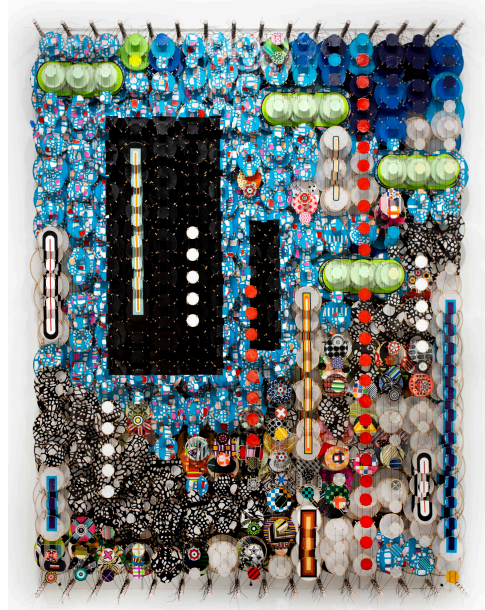

RHONA HOFFMAN GALLERY

Jacob Hashimoto: *Work*

November 8 – December 20, 2019

Reception for the artist:

Friday, November 8, 2019
5:00 – 7:30 pm

Rhona Hoffman Gallery is excited to present our sixth exhibition with Jacob Hashimoto. Featuring nine new wall-mounted sculptural works, the exhibition highlights Hashimoto's continued exploration of the intertwined traditions of landscape painting, handicraft, and modernist abstraction. From the artist's densely layered compositions of elaborately patterned bamboo-and-paper kites, kaleidoscopic images emerge that reference virtual space, natural environments, and the cosmos.

A resolutely interdisciplinary artist, Hashimoto's practice spans painting, sculpture, printmaking, and installation. His works often respond to memories and experiences of specific sites, in particular where nature and civilization coalesce. For Hashimoto, the intensely laborious process that goes into creating his works from hundreds of handmade kites is a crucial component of their meditative, experiential quality, inviting contemplations of scale at both the micro and macro register.